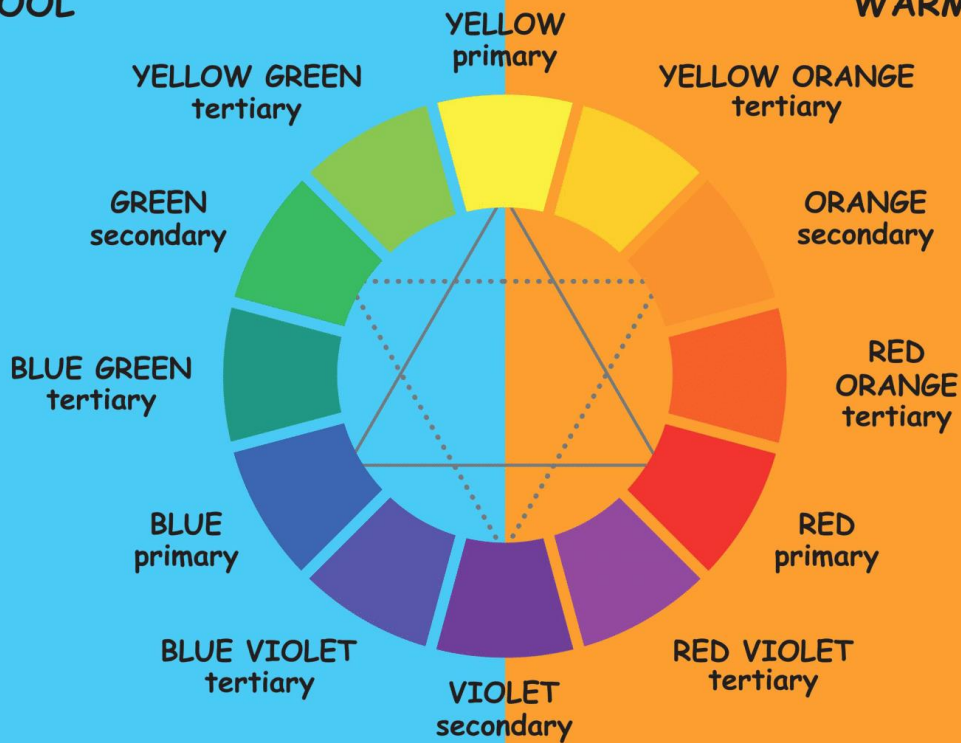

THE COLOUR WHEEL

COOL

WARM

Monochrome Shades

- Non-Shade
- Part-Shade
- Full-Shade

Complimentary Colours

Primary Colours	Secondary Colours	Tertiary Colours	
● Red	● Violet	● Red-Violet	● Blue-Violet
● Yellow	● Orange	● Red-Orange	● Blue-Green
● Blue	● Green	● Yellow-Orange	● Yellow-Green